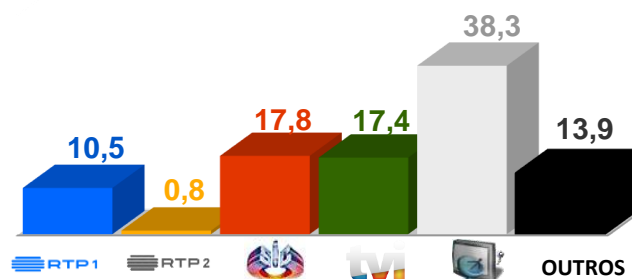

Share Total Dia Adultos 02:30 - 26:30 hrs.

Dados GFK. Painel Total TV